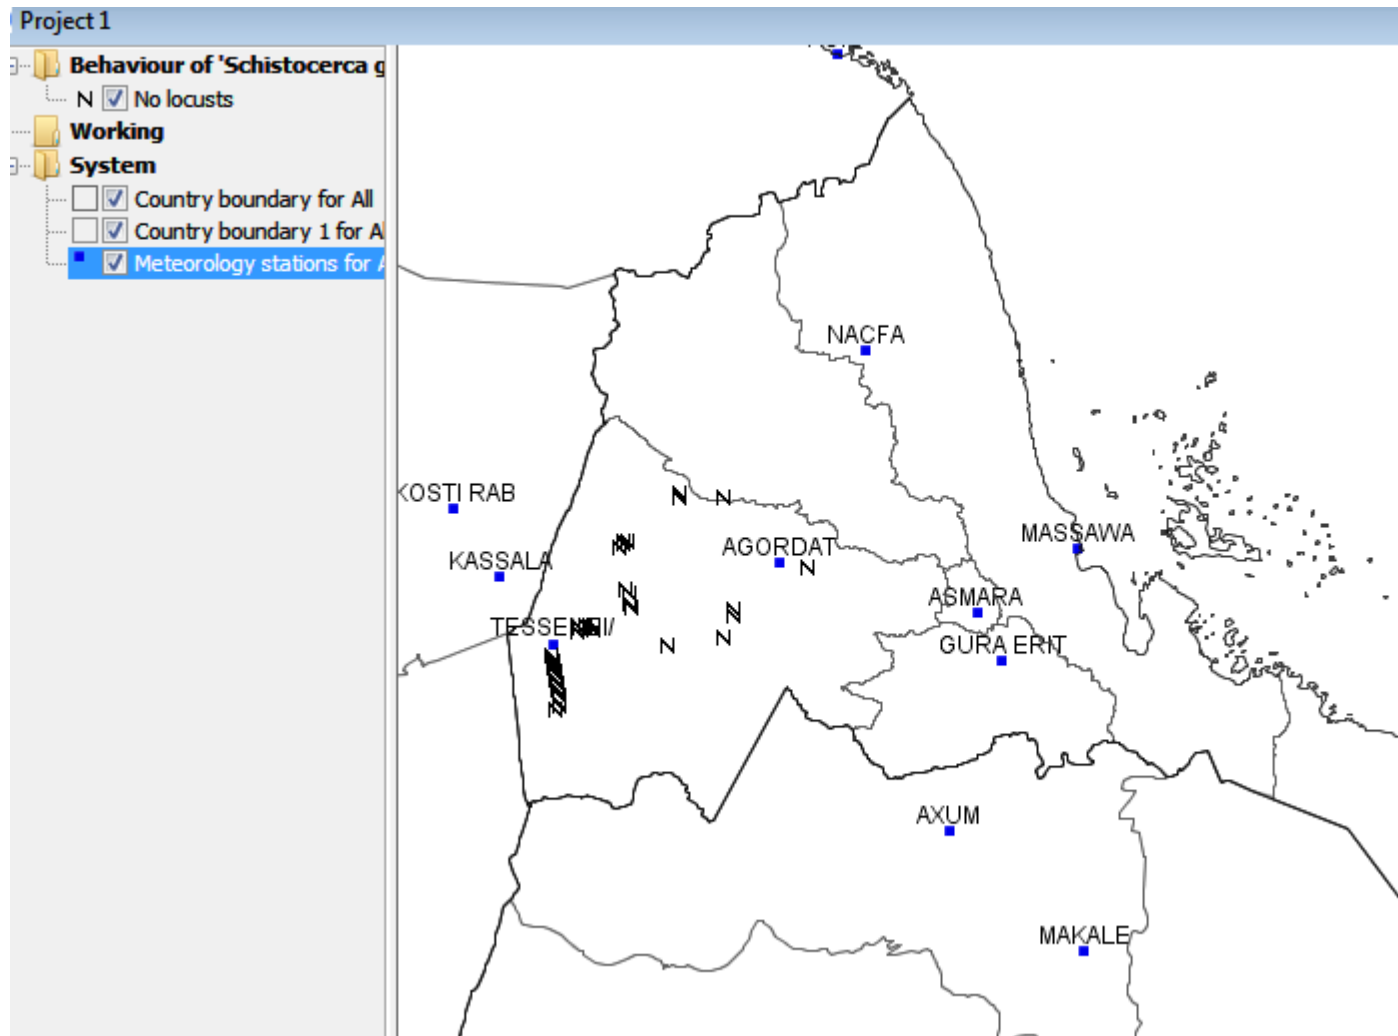

MINISTRY OF AGRICULTURE – MIGRATORY PESTS & DESERT LOCUST UNIT

DESERT LOCUST BULLETIN NO.07-16(July, 2016) Date issued August 03, 2016

JULY, 2016

DESERT LOCUST SITUATION DURING JULY & FORECAST FOR AUGUST, 2016

The Desert locust situation was continued calm .Desert locust survey was conducted during 26-29July 2016 in the western lowlands of the country between Kerkebet (1555N/03720E) and Golj (1446N/03642E). There was good rain fall in highlands, western lowlands and some part along the Red sea coast. Most of the vegetation status was greening in most surveyed areas during the survey period. The ecological condition is expected to remain favorable for locust breeding in summer breeding and winter breeding areas. Regular monitoring is essential both in summer breeding and winter breeding areas.